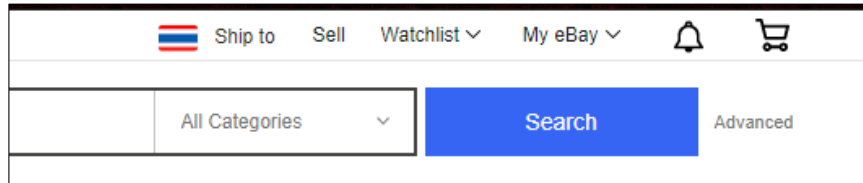

การส่งออกสินค้า

1. กด sell ทางด้านขวาบน