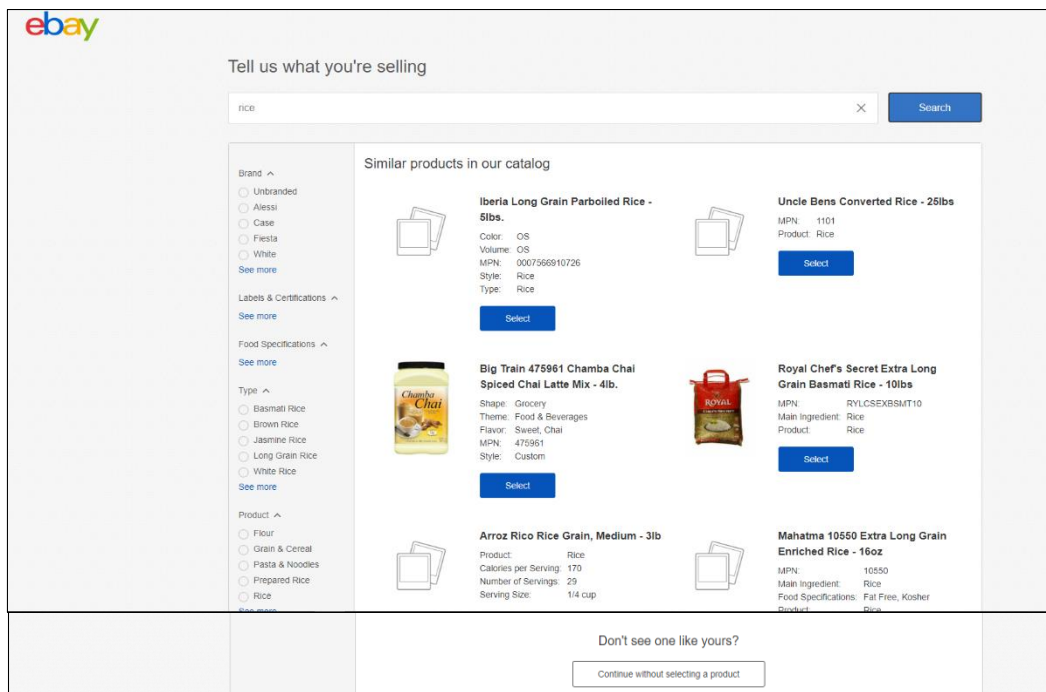

Additional item specifics

Automatically updated item specifics [Remove all](#)

Food Aisle: **Pantry** [x](#)

Required
Buyers need these item specifics about your item

*Brand

Frequent: Unbranded, Kraft, Barilla