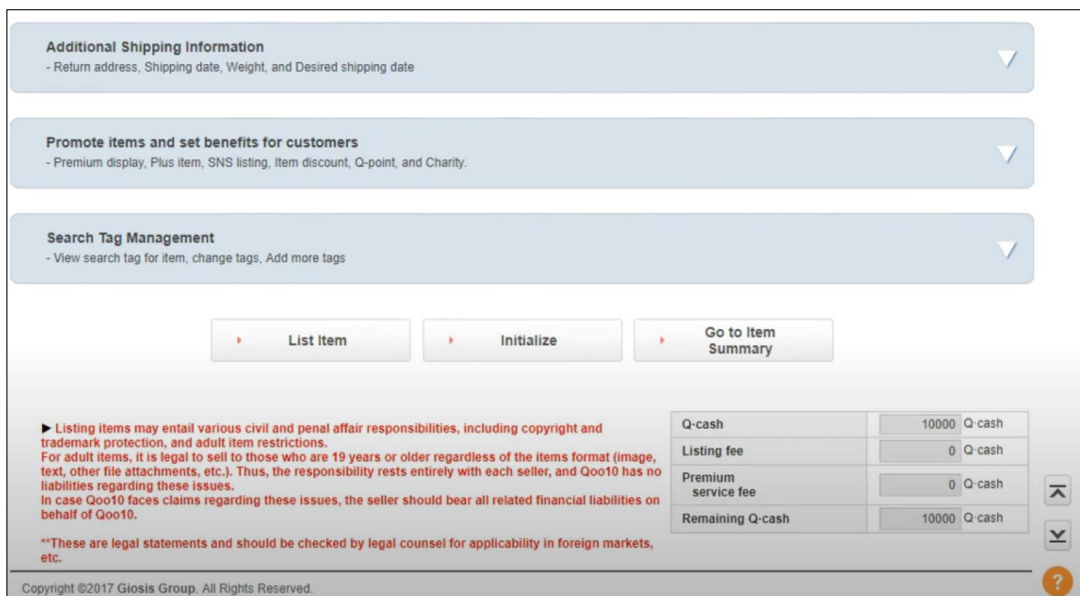

► Listing items may entail various civil and penal affair responsibilities, including copyright and trademark protection, and adult item restrictions. For adult items, it is legal to sell to those who are 19 years or older regardless of the items format (image, text, other file attachments, etc.). Thus, the responsibility rests entirely with each seller, and Qoo10 has no liabilities regarding these issues. In case Qoo10 faces claims regarding these issues, the seller should bear all related financial liabilities on behalf of Qoo10.

**These are legal statements and should be checked by legal counsel for applicability in foreign markets, etc.